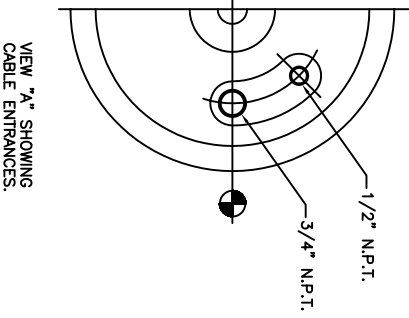

Conforming to International Maritime Regulations  
For Vessels Less Than 75 Meters in Length

REV.	BY	DATE	DESCRIPTION	APP'D.
A	ZN	07/13/05	ADDED CENTER OF GRAVITY	EMK

TECHNICAL DATA

Frequency: 300 Hz  
 Sound Pressure Level (dB(A) at 1 meter): 132.2dB  
 Sound Pressure Level (1/3 octave at 1 meter): 131dB  
 Electric Power: 24 V.D.C.  
 Power Consumption: 500 W  
 Material: Type 356 anodized cast aluminum  
 Finish: Grey or white enamel  
 Net Weight: 49 Lbs.  
 Shipping Weight: 90.00 Lbs.

Price: \$ \_\_\_\_\_ U.S.D. Net. Ea.  
 (Valid for 60 days, F.O.B. Two Rivers, WI. U.S.A.)

**Kahlenberg's**  
 KAHLBERG BROS. CO. TWO RIVERS, WI. U.S.A.

OUTLINE DIMENSIONS  
 MODEL KB-20  
 ELECTRIC HORN