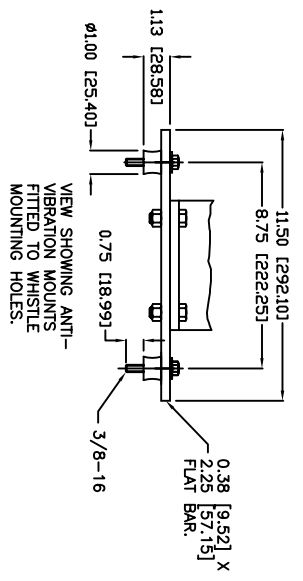

Conforming to International Maritime Regulations  
For Vessels Less Than 75 Meters in Length

REV.	BY	DATE	DESCRIPTION	APP'D.
A	ZN	07/13/05	ADDED CENTER OF GRAVITY	EMK

TECHNICAL DATA

Frequency: 300 Hz  
 Sound Pressure Level (dB(A) at 1 meter): 132.2dB  
 Sound Pressure Level (1/3 octave at 1 meter): 131dB  
 Electric Power: 24 V.D.C.  
 Power Consumption: 500 W  
 Material: Type 356 anodized cast aluminum  
 Finish: Grey or white enamel  
 Net Weight: 49 Lbs.  
 Shipping Weight: 90.00 Lbs.

Price: \$ \_\_\_\_\_ U.S.D. Net. Ea.  
 (Valid for 60 days, F.O.B. Two Rivers, WI. U.S.A.)

**Kahlenberg's**  
 KAHLBERG BROS. CO. TWO RIVERS, WI. U.S.A.

OUTLINE DIMENSIONS  
 MODEL KB-20  
 ELECTRIC HORN

DATE	DRWG. NO.	REV.
04/26/01	3-5346	A