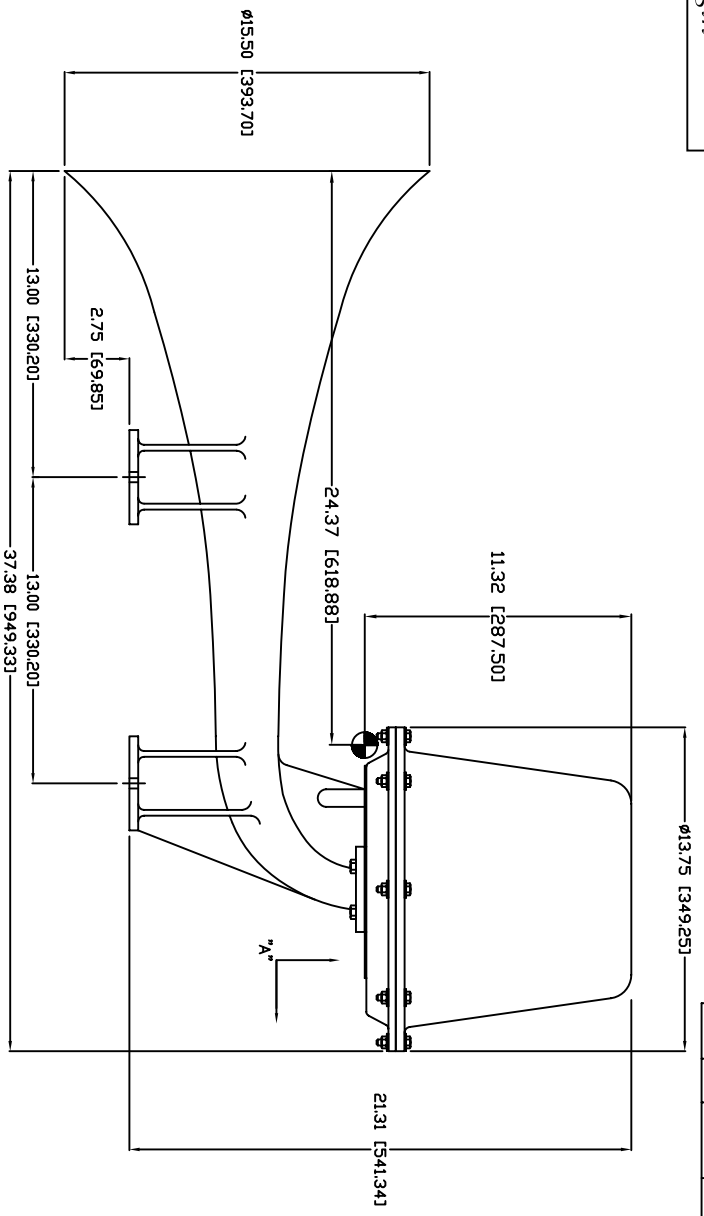

Conforming to International Maritime Regulations  
For Vessels Less Than 75 Meters in Length

REV.	BY	DATE	DESCRIPTION	APP'D.
A	ZN	07/13/05	ADDED CENTER OF GRAVITY	EMK

TECHNICAL DATA

Frequency: 300 Hz  
 Sound Pressure Level (dB(A) at 1 meter): 132.2dB  
 Sound Pressure Level (1/3 octave at 1 meter): 131dB  
 Electric Power: 24 V.D.C.  
 Power Consumption: 500 W  
 Material: Type 356 anodized cast aluminum  
 Finish: Grey or white enamel  
 Net Weight: 49 Lbs.  
 Shipping Weight: 90.00 Lbs.

Price: \$ \_\_\_\_\_ U.S.D. Net. Ea.  
 (Valid for 60 days, F.O.B. Two Rivers, WI. U.S.A.)

**Kahlenberg's**  
 KAHLBERG BROS. CO. TWO RIVERS, WI. U.S.A.

OUTLINE DIMENSIONS  
 MODEL KB-20  
 ELECTRIC HORN

DATE	DRWG. NO.	REV.
04/26/01	3-5346	A